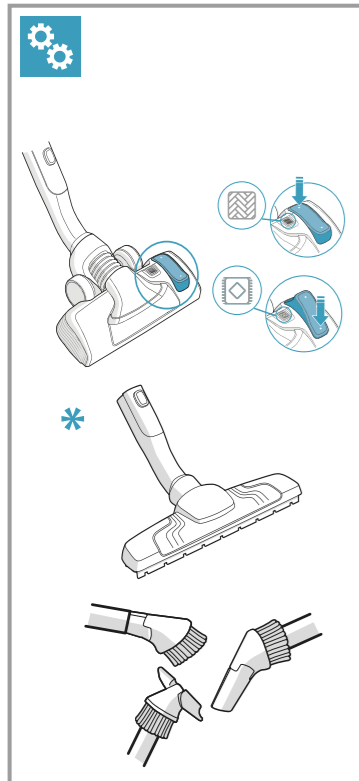

* Certain models only | Suivant les modèles | بعض الموديلات فقط | Само определени модели | Pouze u některých modelů | Nur bestimmte Modelle | Kun på visse modeller | Ainult kindlad mudelid | Solo algunos modelos | فقط برای بعضی مدلها | Vain tietyt mallit | Ορισμένα μόνο μοντέλα | Samo određeni modeli | Csak egyes típusoknál | Solo per alcuni modelli | Tik tam tikriems modeliams | Tikai noteiktiem modeļiem | Alleen bepaalde modellen | Kun enkelte modeller | Tyko niektóre modele | Solo alguns modelos | Doar pentru anumite modele | Только отдельные модели | Bara vissa modeller | Le določeni modeli | Len určité modely | Само код одређених модела | Yalnızca bazı modellerde | Залежно від моделі

electrolux.com/shop

Ref: EF54
9000843053
Ref: EFH12W
9001951194
Ref: EFS1W
9001677682