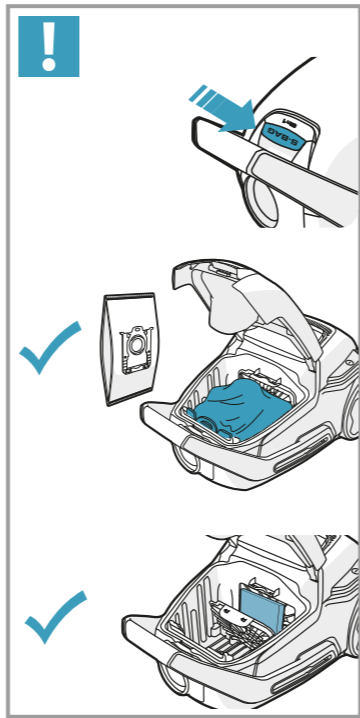

* Certain models only | Suivant les modèles | بعض الموديلات فقط | Само определени модели | Pouze u některých modelů | Nur bestimmte Modelle | Kun på visse modeller | Ainult kindlad mudelid | Solo algunos modelos | فقط برای بعضی مدلها | Vain tietyt mallit | Ορισμένα μόνο μοντέλα | Samo određeni modeli | Csak egyes típusoknál | Solo per alcuni modelli | Tik tam tikriems modeliams | Tikai noteiktiem modeļiem | Alleen bepaalde modellen | Kun enkelte modeller | Tyko niektóre modele | Solo alguns modelos | Doar pentru anumite modele | Только отдельные модели | Bara vissa modeller | Le določeni modeli | Len určité modely | Само код одређених модела | Yalnızca bazı modellerde | Залежно від моделі

electrolux.com/shop

Ref: EF54
9000843053
Ref: EFH12W
9001951194
Ref: EFS1W
9001677682