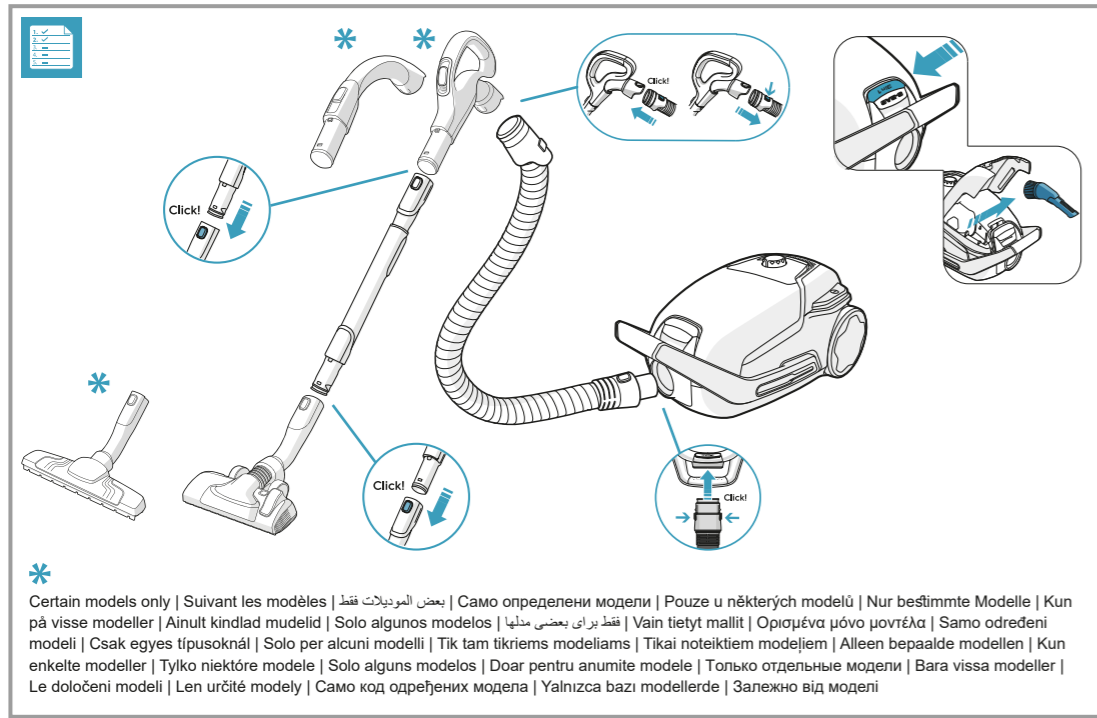

* Certain models only | Suivant les modèles | بعض الموديلات فقط | Само определени модели | Pouze u některých modelů | Nur bestimmte Modelle | Kun på visse modeller | Ainult kindlad mudelid | Solo algunos modelos | فقط برای بعضی مدلها | Vain tietyt mallit | Ορισμένα μόνο μοντέλα | Samo određeni modeli | Csak egyes típusoknál | Solo per alcuni modelli | Tik tam tikriems modeliams | Tikai noteiktiem modeļiem | Alleen bepaalde modellen | Kun enkelte modeller | Tyko niektóre modele | Solo alguns modelos | Doar pentru anumite modele | Только отдельные модели | Bara vissa modeller | Le določeni modeli | Len určité modely | Само код одређених модела | Yalnızca bazı modellerde | Залежно від моделі