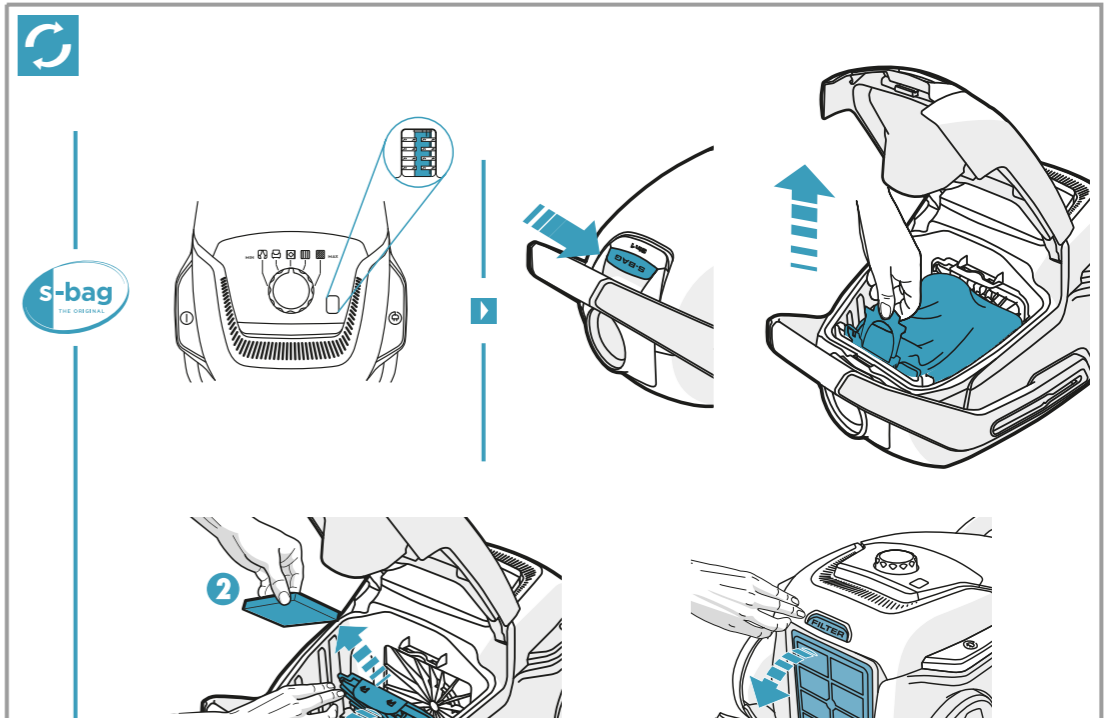

* Certain models only | Suivant les modèles | بعض الموديلات فقط | Само определени модели | Pouze u některých modelů | Nur bestimmte Modelle | Kun på visse modeller | Ainult kindlad mudelid | Solo algunos modelos | فقط برای بعضی مدلها | Vain tietyt mallit | Ορισμένα μόνο μοντέλα | Samo određeni modeli | Csak egyes típusoknál | Solo per alcuni modelli | Tik tam tikriems modeliams | Tikai noteiktiem modeļiem | Alleen bepaalde modellen | Kun enkelte modeller | Tyko niektóre modele | Solo alguns modelos | Doar pentru anumite modele | Только отдельные модели | Bara vissa modeller | Le določeni modeli | Len určité modely | Само код одређених модела | Yalnızca bazı modellerde | Залежно від моделі

electrolux.com/shop

Ref: EF54
9000843053
Ref: EFH12W
9001951194
Ref: EFS1W
9001677682