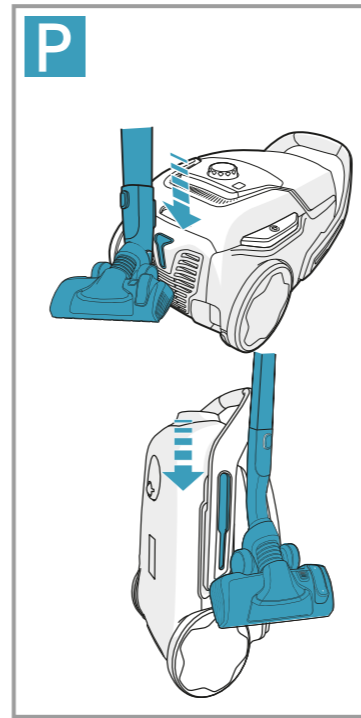

* Certain models only | Suivant les modèles | بعض الموديلات فقط | Само определени модели | Pouze u některých modelů | Nur bestimmte Modelle | Kun på visse modeller | Ainult kindlad mudelid | Solo algunos modelos | فقط برای بعضی مدلها | Vain tietyt mallit | Ορισμένα μόνο μοντέλα | Samo određeni modeli | Csak egyes típusoknál | Solo per alcuni modelli | Tik tam tikriems modeliams | Tikai noteiktiem modeļiem | Alleen bepaalde modellen | Kun enkelte modeller | Tyko niektóre modele | Solo alguns modelos | Doar pentru anumite modele | Только отдельные модели | Bara vissa modeller | Le določeni modeli | Len určité modely | Само код одређених модела | Yalnızca bazı modellerde | Залежно від моделі

electrolux.com/shop

Ref: EF54
9000843053
Ref: EFH12W
9001951194
Ref: EFS1W
9001677682