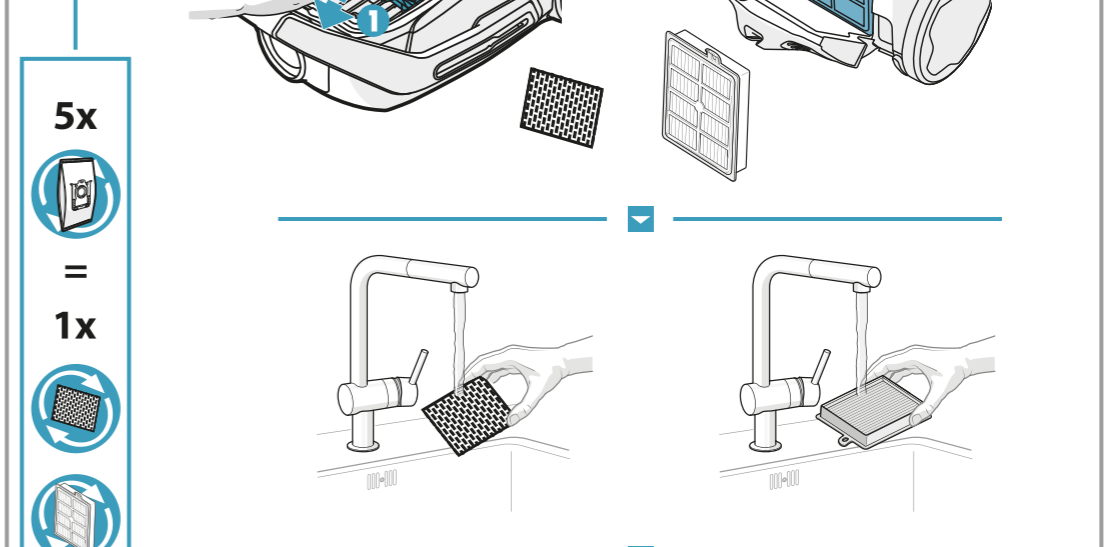

* Certain models only | Suivant les modèles | بعض الموديلات فقط | Само определени модели | Pouze u některých modelů | Nur bestimmte Modelle | Kun på visse modeller | Ainult kindlad mudelid | Solo algunos modelos | فقط برای بعضی مدلها | Vain tietyt mallit | Ορισμένα μόνο μοντέλα | Samo određeni modeli | Csak egyes típusoknál | Solo per alcuni modelli | Tik tam tikriems modeliams | Tikai noteiktiem modeļiem | Alleen bepaalde modellen | Kun enkelte modeller | Tyko niektóre modele | Solo alguns modelos | Doar pentru anumite modele | Только отдельные модели | Bara vissa modeller | Le določeni modeli | Len určité modely | Само код одређених модела | Yalnızca bazı modellerde | Залежно від моделі

electrolux.com/shop

Ref: EF54
9000843053
Ref: EFH12W
9001951194
Ref: EFS1W
9001677682